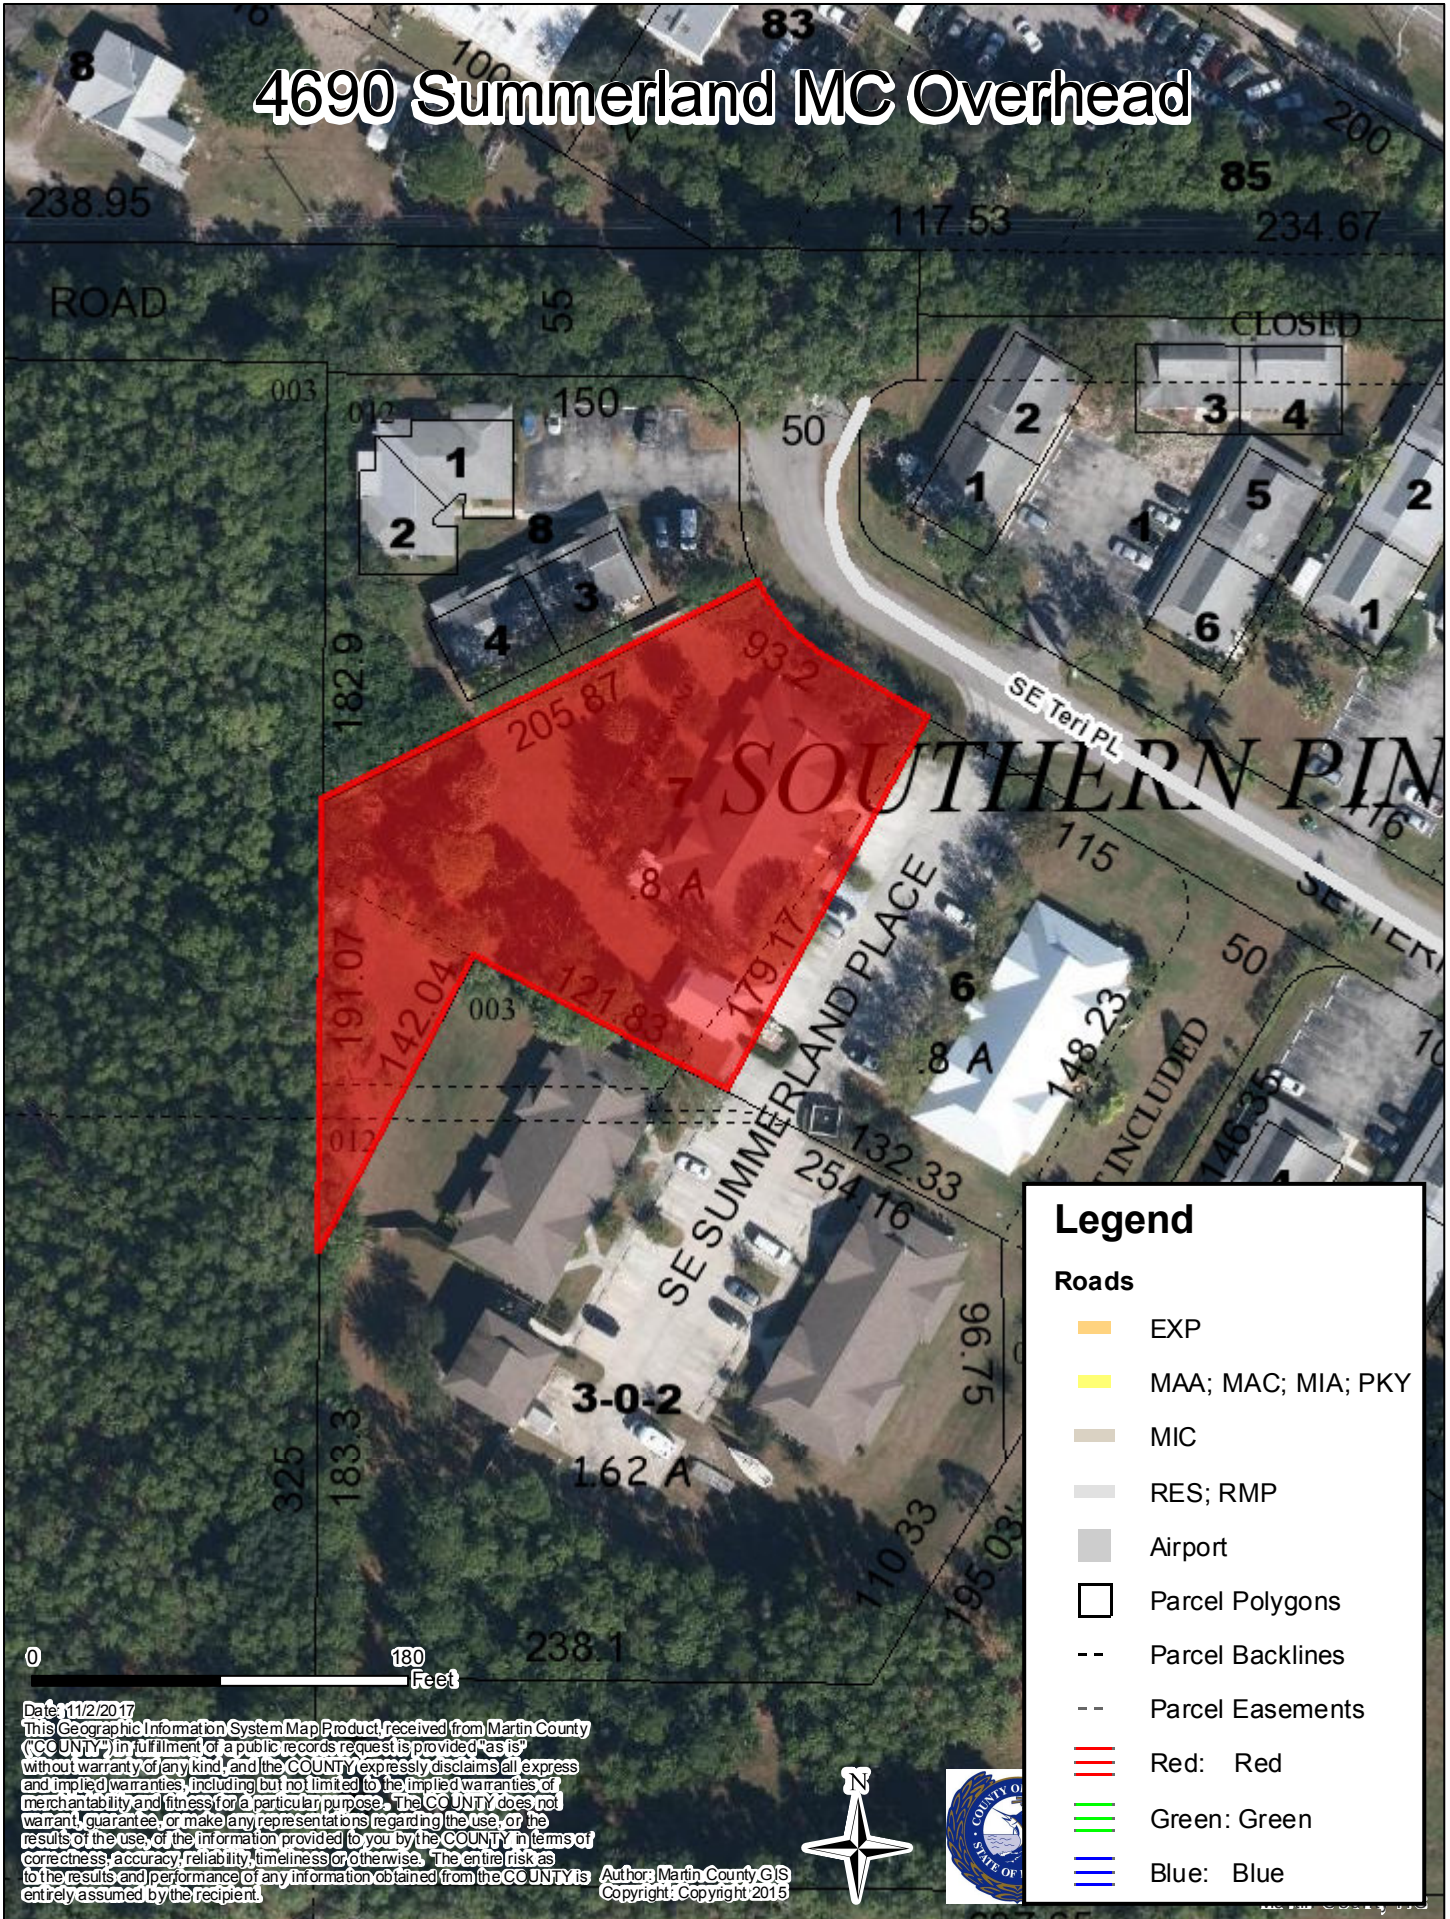

4690 Summerland MC Overhead

Legend

Roads

-  EXP
-  MAA; MAC; MIA; PKY
-  MIC
-  RES; RMP
-  Airport
-  Parcel Polygons
-  Parcel Backlines
-  Parcel Easements
-  Red: Red
-  Green: Green
-  Blue: Blue

Date: 11/2/2017
 This Geographic Information System Map Product, received from Martin County (COUNTY) in fulfillment of a public records request is provided "as is" without warranty of any kind, and the COUNTY expressly disclaims all express and implied warranties, including but not limited to the implied warranties of merchantability and fitness for a particular purpose. The COUNTY does not warrant, guarantee, or make any representations regarding the use, or the results of the use, of the information provided to you by the COUNTY in terms of correctness, accuracy, reliability, timeliness or otherwise. The entire risk as to the results and performance of any information obtained from the COUNTY is entirely assumed by the recipient.

Author: Martin County GIS
 Copyright: Copyright 2015